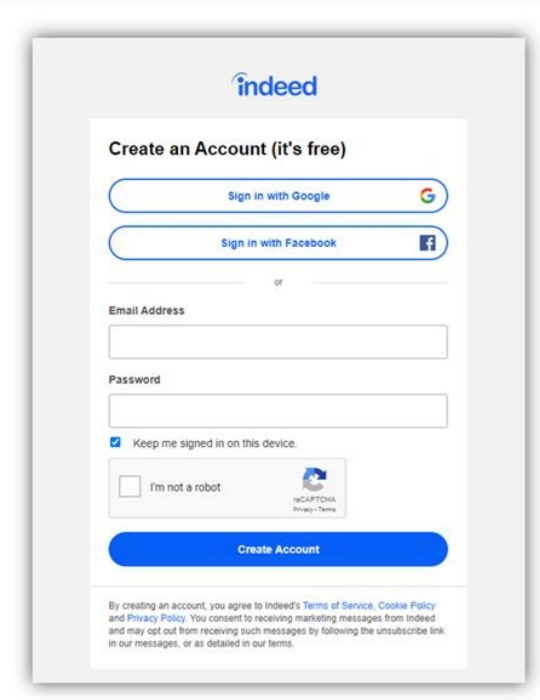

indeed for employers

Indeed employer dashboard login usa. Is there an indeed app for employers. Indeed employer not working. Indeed message to employer example.